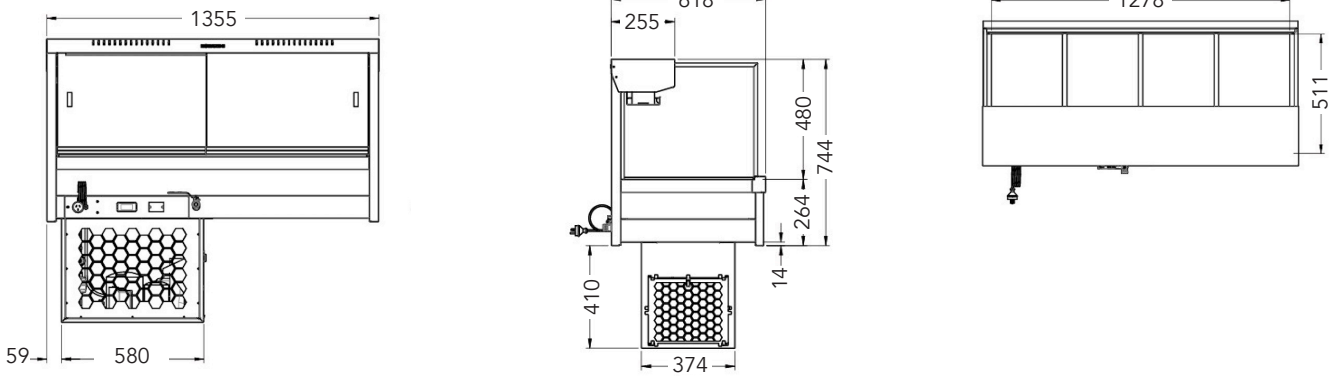

Square Glass Refrigerated Foodbars

DIMENSIONS

All measurements are in millimetres ~

SRX23RD (exclude cage dimensions for SFX23RD)

SRX24RD (exclude cage dimensions for SFX24RD)

SRX25RD (exclude cage dimensions for SFX25RD)

SRX26RD (exclude cage dimensions for SFX26RD)

~Line drawings not to scale