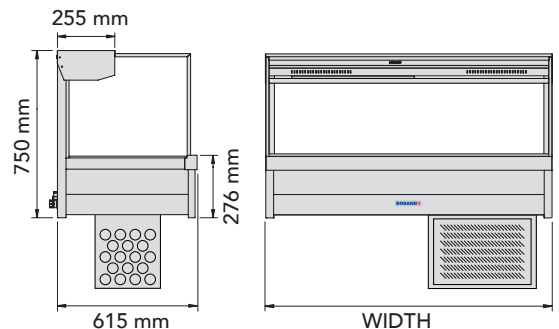

The square glass refrigerated food display bars are designed to maintain chilled food at the correct temperature until served. Featuring the same profile as the square glass hot food display bars, they can be used together to complete a modern, uniform display of hot and cold food. The units are designed to take a variety of gastronorm pans up to 65 mm deep. All units combine the use of cold plate and cross fin coil cooling. A set of 1/2 size 65mm deep pans included.

Models with prefix "SFX" are piped and foamed for remote refrigeration supply.

Models with prefix "SRX" are supplied with a refrigeration unit seated in a cage to the underside of display.

Refer to Food Bar and Bain Marie Accessories Specification Sheet for optional accessories.

SRX25RD

SPECIFICATIONS

MODEL	NO. OF PANS	POWER Watts [^]	CURRENT Amps	DIMENSIONS w x d x h (mm)
REFRIGERATED COLD PLATE & CROSS FIN COIL				
SRX23RD	6	530	2.3	1030 x 615 x 750
SRX24RD	8	625	2.7	1355 x 615 x 750
SRX25RD	10	815	3.5	1680 x 615 x 750
SRX26RD	12	815	3.5	2005 x 615 x 750
COLD PLATE & CROSS FIN COIL - PIPED & FOAMED ONLY (NO MOTOR)				
SFX23RD	6	30	0.2	1030 x 615 x 750
SFX24RD	8	45	0.3	1355 x 615 x 750
SFX25RD	10	45	0.3	1680 x 615 x 750
SFX26RD	12	45	0.3	2005 x 615 x 750

Adjustable digital thermostat, 0 °C to 8 °C

Note: For SRX model range overall height dimensions, add height of motor cage (450 mm).

[^]Nominal ref. capacity.

Note: RD signifies roller doors included. SFX units are piped and foamed for remote installation and include control panel, thermometer & light. Refrigeration unit and cage is not included for SFX range.