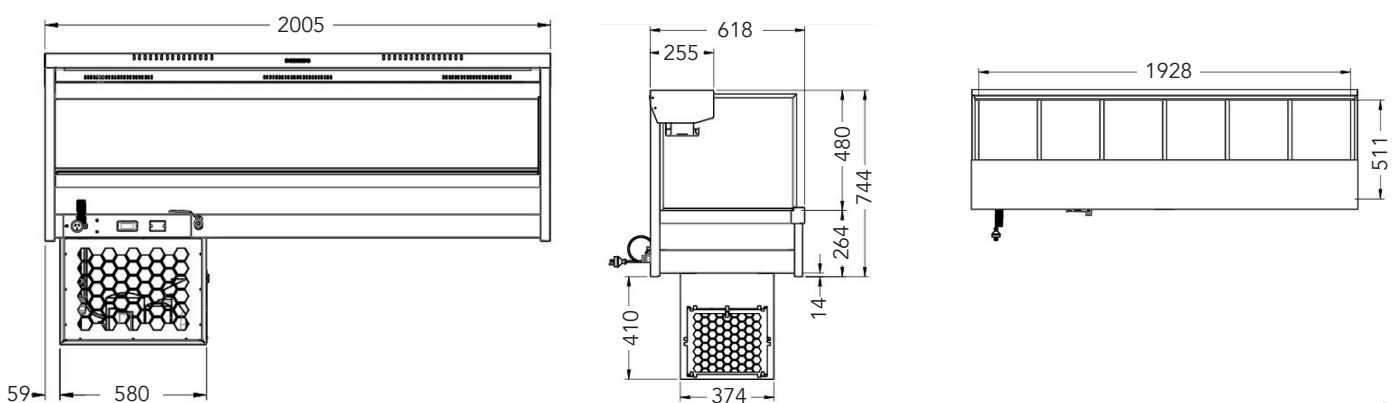

Square Glass Refrigerated Foodbars

DIMENSIONS

All measurements are in millimetres ~

SRX23RD (exclude cage dimensions for SFX23RD)

SRX24RD (exclude cage dimensions for SFX24RD)

SRX25RD (exclude cage dimensions for SFX25RD)

SRX26RD (exclude cage dimensions for SFX26RD)

~Line drawings not to scale