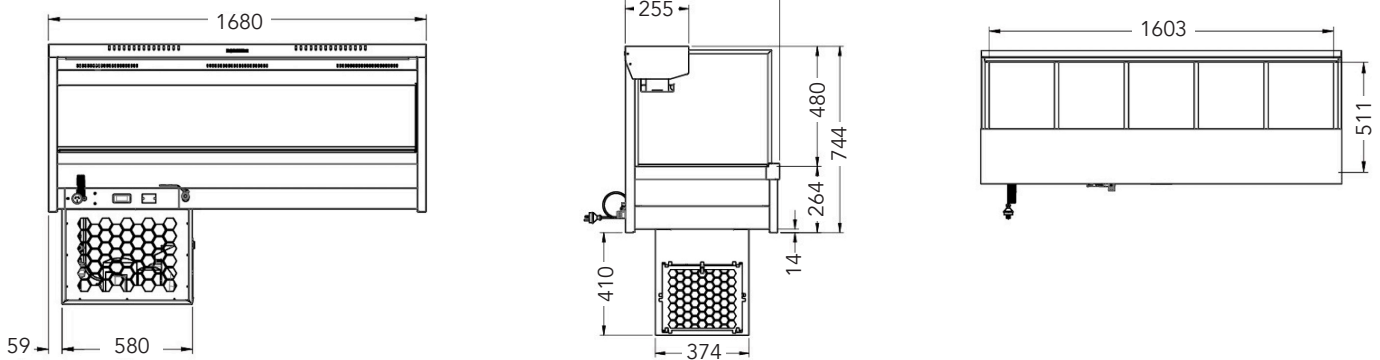

Square Glass Refrigerated Foodbars

DIMENSIONS

All measurements are in millimetres ~

SRX23RD (exclude cage dimensions for SFX23RD)

SRX24RD (exclude cage dimensions for SFX24RD)

SRX25RD (exclude cage dimensions for SFX25RD)

SRX26RD (exclude cage dimensions for SFX26RD)

~Line drawings not to scale