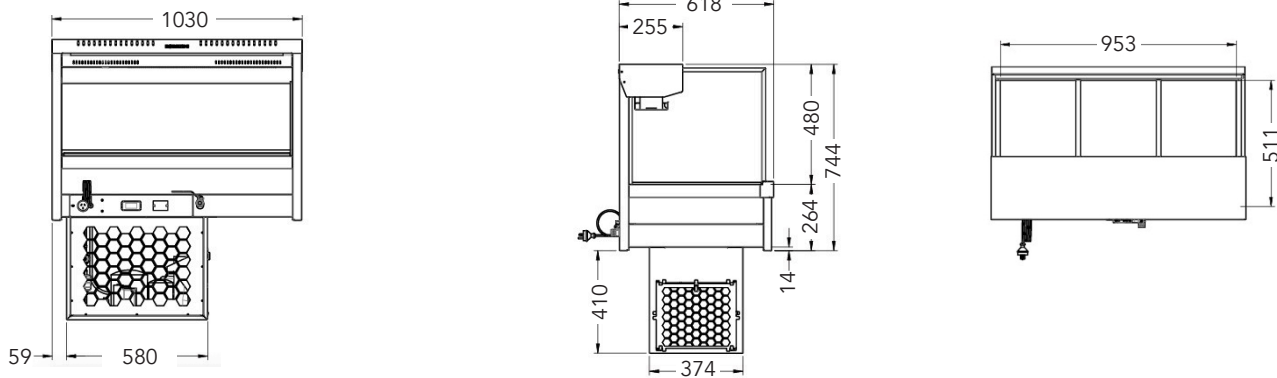

Square Glass Refrigerated Foodbars

DIMENSIONS

All measurements are in millimetres ~

SRX23RD (exclude cage dimensions for SFX23RD)