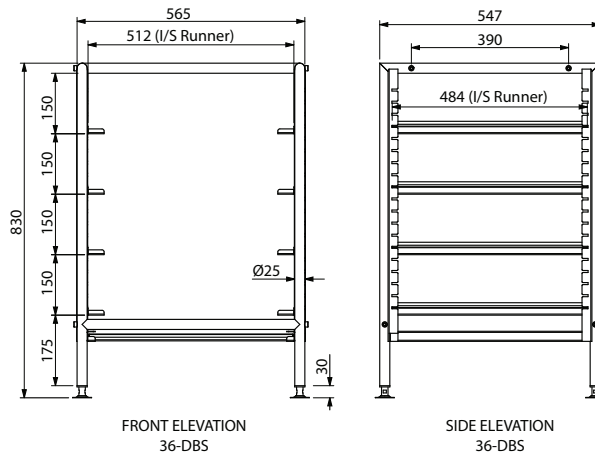

## Product Information:

- Glass Rack suits 435mm x 355mm dishwasher baskets
- Basket Stand suits 500mm x 500mm dishwasher baskets
- 4 basket capacity on stainless steel frame
- 25mm stainless steel round tube frame, 1.2mm thick
- Removable drip tray included
- Adjustable runners
- Supplied flat packed ready for self-assembly

## General Drawing:

## Specifications

Product Code	W x D x H (mm)	Unit Weight (kg)	
SS36.DBS	565 x 547 x 600	14	80

Due to continuous product research and development, the information contained herein is subject to change without notice.